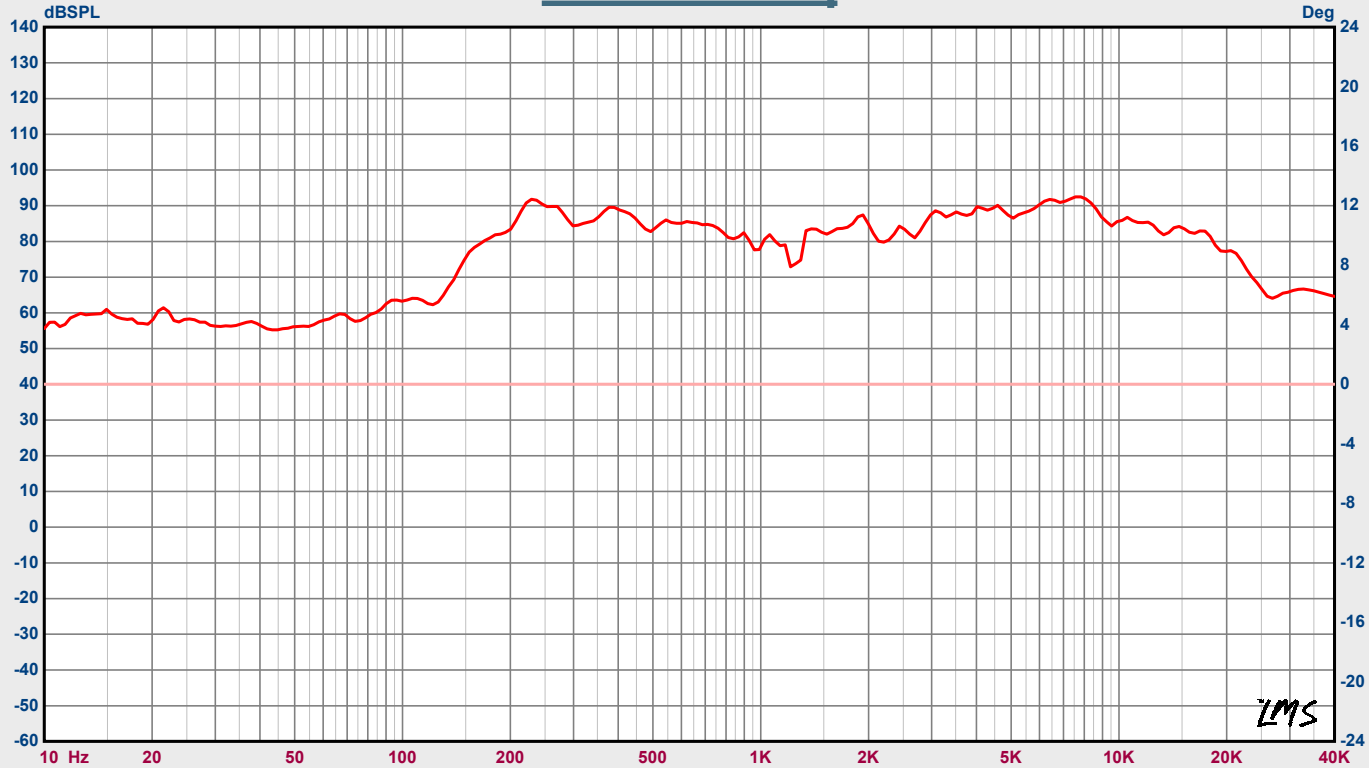

# SPL vs Freq

<b>Map</b>	— 33: ROWE
<b>Notes</b>	<hr/> <hr/> <hr/>