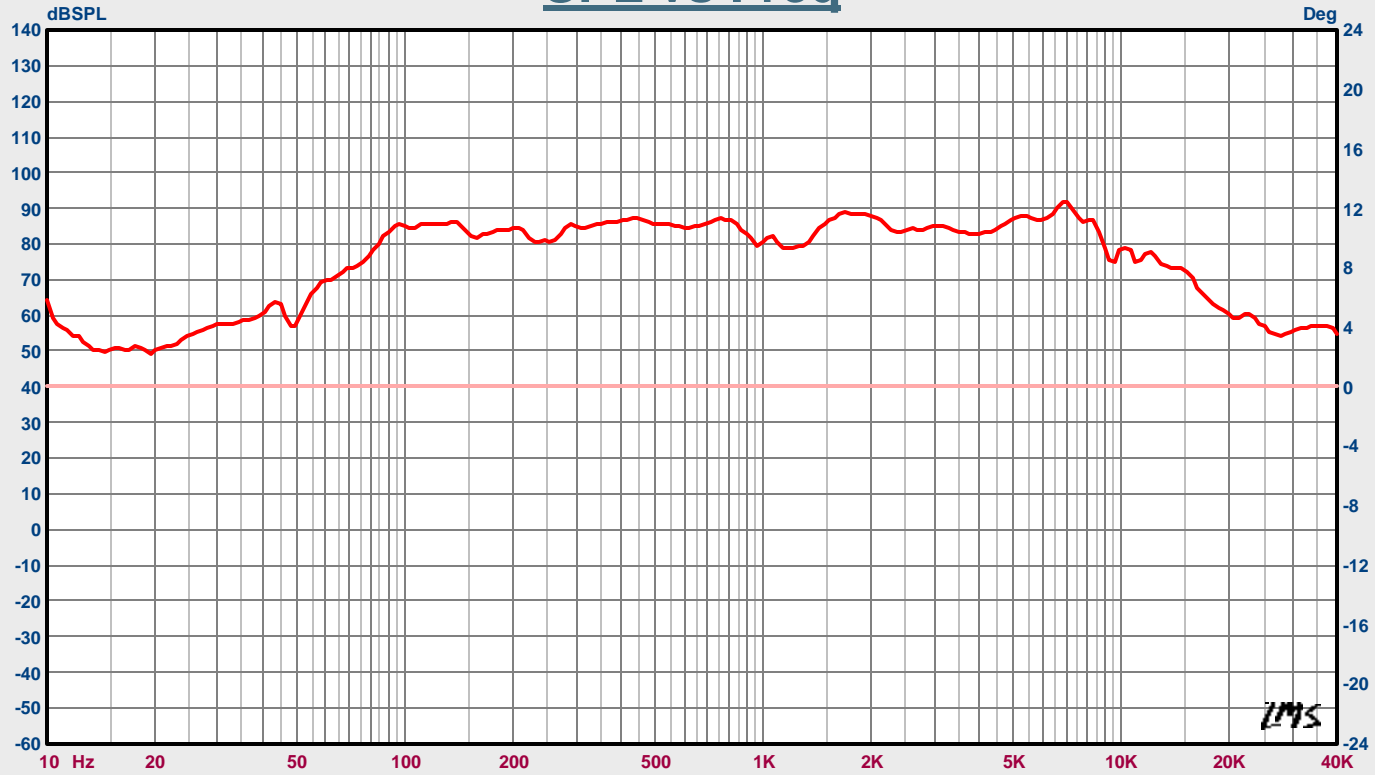

SPL vs Freq

Map

— 29: SFS 5 SPL

Notes

Data Measured: Oct 21, 2003 Tue 12:10 pm

LMS

4.6.0.370
May/02/2007

Person:
Company:

Project:
File: SURPLUS.lib

Nov 12, 2008
Wed 7:21 am

LINEAR X