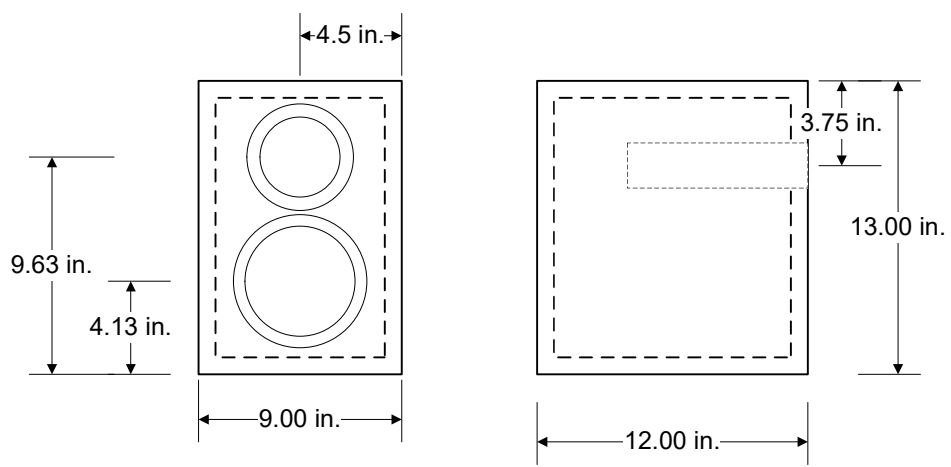

8 7 6 5 4 3 2 1

H  
G  
F  
E  
D  
C  
B  
A

H  
G  
F  
E  
D  
C  
B  
A

**Tweeter Cut out:**  
 120 mm outer, 5 mm recess  
 90 mm inner

**Woofer cut out:**  
 150 mm , Outer, 6.5 mm recess  
 124 mm, inner

It is strongly recommended that you cut the holes from your measured drivers as frame sizes can vary from production run.

**Cabinet fill:** Layered Eco Core

**Port Option:** 2" dia x 8"

Tweeter: HiVi, RT1.3WE  
 Woofer: SB15CAC30-8